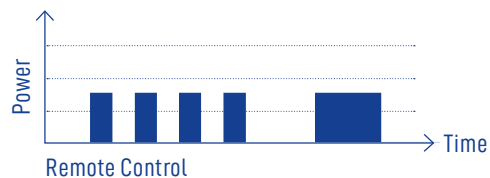

For low-drain devices

*AA, AAA, C and D batteries are produced in Germany.

**VARTA AAA/Micro/LR03 alkaline batteries, Longlife, Longlife Power, Longlife Max Power Performance in average according to IEC norm 60086-2 Ed. 14, 2021-04 based on internal testing vs. key competitors in Europe, in the respective quality grade. Performance may vary by device.