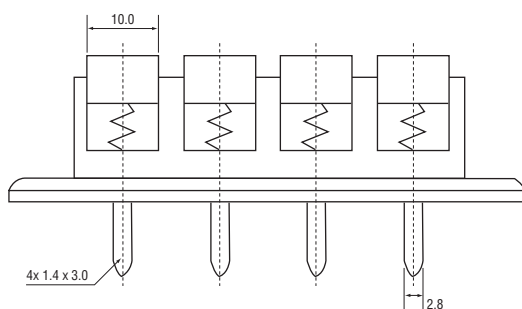

4-pole Sprung Speaker Terminal

Order code: **17-0966**

Specifications:

No.	Description	Material	Finish
1	Base	ABS	Black
2	Knob	ABS	Red
3	Knob	ABS	Black
4	Spring	Steel	Black
5	Terminal	Ferrum	Tinning