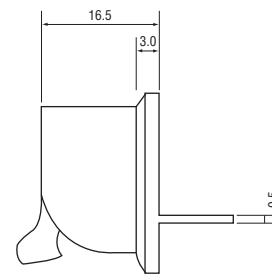

4-pole Sprung Speaker Terminal

Order code: **17-0966**

Specifications:

No.	Description	Material	Finish
1	Base	ABS	Black
2	Knob	ABS	Red
3	Knob	ABS	Black
4	Spring	Steel	Black
5	Terminal	Ferrum	Tinning