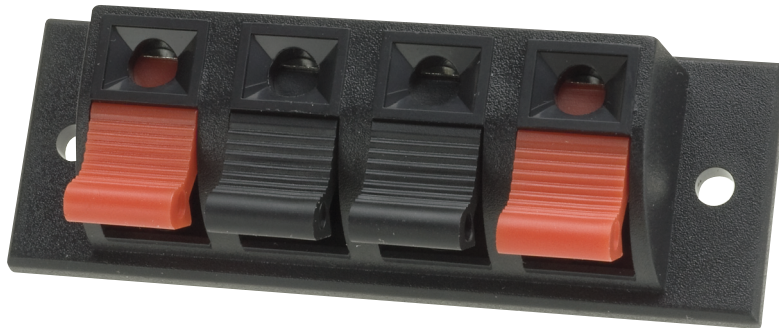

4-pole Sprung Speaker Terminal

Order code: **17-0966**

Specifications:

No.	Description	Material	Finish
1	Base	ABS	Black
2	Knob	ABS	Red
3	Knob	ABS	Black
4	Spring	Steel	Black
5	Terminal	Ferrum	Tinning