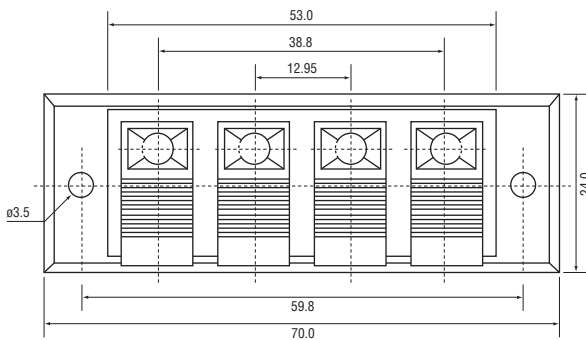

4-pole Sprung Speaker Terminal

Order code: **17-0966**

Specifications:

No.	Description	Material	Finish
1	Base	ABS	Black
2	Knob	ABS	Red
3	Knob	ABS	Black
4	Spring	Steel	Black
5	Terminal	Ferrum	Tinning