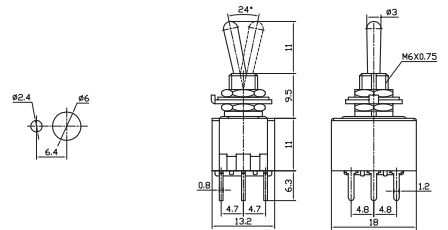

# 小型钮子开关 Miniature Toggle Switch MTS Series

	<p><b>MTS-101</b> ON-OFF SPST 2P</p>	
	<p><b>MTS-102</b> ON-ON <b>MTS-103</b> ON-OFF-ON Metric thread:M6×0.75 <b>MTS-112</b> ON-(ON) <b>MTS-113</b> ON-OFF-(ON) <b>MTS-123</b> (ON)-OFF-(ON) Inch thread:1/4'-40NS SPDT 3P</p>	
	<p><b>MTS-201</b> ON-OFF DPST 4P</p>	
	<p><b>MTS-202</b> ON-ON <b>MTS-203</b> ON-OFF-ON <b>MTS-2033</b> ON-ON-ON Metric thread:M6×0.75 <b>MTS-212</b> ON-(ON) <b>MTS-213</b> ON-OFF-(ON) <b>MTS-223</b> (ON)-OFF-(ON) Inch thread:1/4'-40NS DPDT 6P</p>	
	<p><b>MTS-302</b> ON-ON <b>MTS-303</b> ON-OFF-ON 3PDT 9P</p>	
	<p><b>MTS-402</b> ON-ON <b>MTS-403</b> ON-OFF-ON 4PDT 12P</p>	
	<p><b>MTS-101-A2</b> ON-OFF SPST 2P</p>	

# 小型钮子开关 Miniature Toggle Switch MTS Series

**MTS-102-A2** ON-ON  
**MTS-103-A2** ON-OFF-ON  
 Metric thread:M6×0.75  
**MTS-112-A2** ON-(ON)  
**MTS-113-A2** ON-OFF-(ON)  
**MTS-123-A2** (ON)-OFF-(ON)  
 Inch thread:1/4'-40NS  
 SPDT 3P

**MTS-202-A2** ON-ON  
**MTS-203-A2** ON-OFF-ON  
 Metric thread:M6×0.75  
**MTS-212-A2** ON-(ON)  
**MTS-213-A2** ON-OFF-(ON)  
**MTS-223-A2** (ON)-OFF-(ON)  
 Inch thread:1/4'-40NS  
 DPDT 6P

**MTS-302-A2** ON-ON  
**MTS-303-A2** ON-OFF-ON  
 3PDT 9P