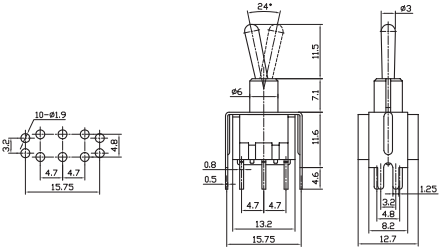

MTS-202-A2T ON-ON
MTS-212-A2T ON-(ON)
MTS-203-A2T ON-OFF-ON
MTS-213-A2T ON-OFF-(ON)
MTS-223-A2T (ON)-OFF-(ON)
DPDT 6P

MTS-102-C3 ON-ON
MTS-112-C3 ON-(ON)
MTS-103-C3 ON-OFF-ON
MTS-113-C3 ON-OFF-(ON)
MTS-123-C3 (ON)-OFF-(ON)
SPDT 3P