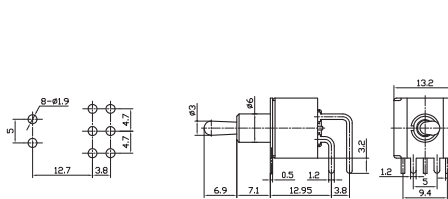

MTS-202-C3 ON-ON
MTS-212-C3 ON-(ON)
MTS-203-C3 ON-OFF-ON
MTS-213-C3 ON-OFF-(ON)
MTS-223-C3 (ON)-OFF-(ON)
DPDT 6P