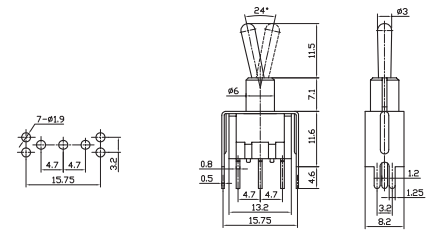

MTS-102-A2T ON-ON
MTS-112-A2T ON-(ON)
MTS-103-A2T ON-OFF-ON
MTS-113-A2T ON-OFF-(ON)
MTS-123-A2T (ON)-OFF-(ON)
SPDT 3P