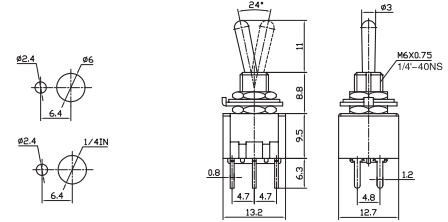

# 小型钮子开关 Miniature Toggle Switch MTS Series

	<p><b>MTS-101</b> ON-OFF SPST 2P</p>	
	<p><b>MTS-102</b> ON-ON <b>MTS-103</b> ON-OFF-ON Metric thread:M6×0.75 <b>MTS-112</b> ON-(ON) <b>MTS-113</b> ON-OFF-(ON) <b>MTS-123</b> (ON)-OFF-(ON) Inch thread:1/4'-40NS SPDT 3P</p>	
	<p><b>MTS-201</b> ON-OFF DPST 4P</p>	
	<p><b>MTS-202</b> ON-ON <b>MTS-203</b> ON-OFF-ON <b>MTS-2033</b> ON-ON-ON Metric thread:M6×0.75 <b>MTS-212</b> ON-(ON) <b>MTS-213</b> ON-OFF-(ON) <b>MTS-223</b> (ON)-OFF-(ON) Inch thread:1/4'-40NS DPDT 6P</p>	
	<p><b>MTS-302</b> ON-ON <b>MTS-303</b> ON-OFF-ON 3PDT 9P</p>	
	<p><b>MTS-402</b> ON-ON <b>MTS-403</b> ON-OFF-ON 4PDT 12P</p>	
	<p><b>MTS-101-A2</b> ON-OFF SPST 2P</p>	

# 小型钮子开关 Miniature Toggle Switch MTS Series

**MTS-102-A2** ON-ON  
**MTS-103-A2** ON-OFF-ON  
 Metric thread:M6×0.75  
**MTS-112-A2** ON-(ON)  
**MTS-113-A2** ON-OFF-(ON)  
**MTS-123-A2** (ON)-OFF-(ON)  
 Inch thread:1/4'-40NS  
 SPDT 3P

**MTS-202-A2** ON-ON  
**MTS-203-A2** ON-OFF-ON  
 Metric thread:M6×0.75  
**MTS-212-A2** ON-(ON)  
**MTS-213-A2** ON-OFF-(ON)  
**MTS-223-A2** (ON)-OFF-(ON)  
 Inch thread:1/4'-40NS  
 DPDT 6P

**MTS-302-A2** ON-ON  
**MTS-303-A2** ON-OFF-ON  
 3PDT 9P