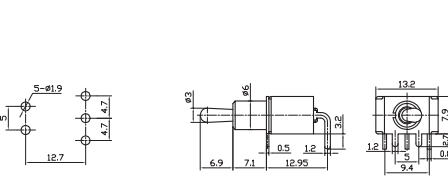

小型钮子开关 Miniature Toggle Switch MTS Series

MTS-102-A2 ON-ON
MTS-103-A2 ON-OFF-ON
Metric thread:M6×0.75
MTS-112-A2 ON-(ON)
MTS-113-A2 ON-OFF-(ON)
MTS-123-A2 (ON)-OFF-(ON)
Inch thread:1/4'-40NS
SPDT 3P

MTS-202-A2 ON-ON
MTS-203-A2 ON-OFF-ON
Metric thread:M6×0.75
MTS-212-A2 ON-(ON)
MTS-213-A2 ON-OFF-(ON)
MTS-223-A2 (ON)-OFF-(ON)
Inch thread:1/4'-40NS
DPDT 6P

MTS-302-A2 ON-ON
MTS-303-A2 ON-OFF-ON
3PDT 9P

MTS-102-A2T ON-ON
MTS-112-A2T ON-(ON)
MTS-103-A2T ON-OFF-ON
MTS-113-A2T ON-OFF-(ON)
MTS-123-A2T (ON)-OFF-(ON)
SPDT 3P

MTS-202-A2T ON-ON
MTS-212-A2T ON-(ON)
MTS-203-A2T ON-OFF-ON
MTS-213-A2T ON-OFF-(ON)
MTS-223-A2T (ON)-OFF-(ON)
DPDT 6P

MTS-102-C3 ON-ON
MTS-112-C3 ON-(ON)
MTS-103-C3 ON-OFF-ON
MTS-113-C3 ON-OFF-(ON)
MTS-123-C3 (ON)-OFF-(ON)
SPDT 3P

MTS-202-C3 ON-ON
MTS-212-C3 ON-(ON)
MTS-203-C3 ON-OFF-ON
MTS-213-C3 ON-OFF-(ON)
MTS-223-C3 (ON)-OFF-(ON)
DPDT 6P