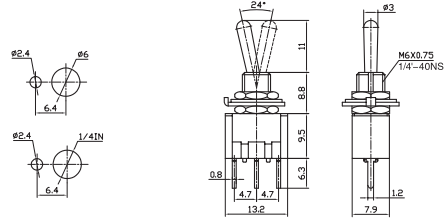

# 小型钮子开关 Miniature Toggle Switch MTS Series

	<p><b>MTS-101</b> ON-OFF SPST 2P</p>	
	<p><b>MTS-102</b> ON-ON <b>MTS-103</b> ON-OFF-ON Metric thread:M6×0.75 <b>MTS-112</b> ON-(ON) <b>MTS-113</b> ON-OFF-(ON) <b>MTS-123</b> (ON)-OFF-(ON) Inch thread:1/4'-40NS SPDT 3P</p>	
	<p><b>MTS-201</b> ON-OFF DPST 4P</p>	
	<p><b>MTS-202</b> ON-ON <b>MTS-203</b> ON-OFF-ON <b>MTS-2033</b> ON-ON-ON Metric thread:M6×0.75 <b>MTS-212</b> ON-(ON) <b>MTS-213</b> ON-OFF-(ON) <b>MTS-223</b> (ON)-OFF-(ON) Inch thread:1/4'-40NS DPDT 6P</p>	
	<p><b>MTS-302</b> ON-ON <b>MTS-303</b> ON-OFF-ON 3PDT 9P</p>	
	<p><b>MTS-402</b> ON-ON <b>MTS-403</b> ON-OFF-ON 4PDT 12P</p>	
	<p><b>MTS-101-A2</b> ON-OFF SPST 2P</p>	

# 小型钮子开关 Miniature Toggle Switch MTS Series

**MTS-102-A2** ON-ON  
**MTS-103-A2** ON-OFF-ON  
 Metric thread:M6×0.75  
**MTS-112-A2** ON-(ON)  
**MTS-113-A2** ON-OFF-(ON)  
**MTS-123-A2** (ON)-OFF-(ON)  
 Inch thread:1/4'-40NS  
 SPDT 3P

**MTS-202-A2** ON-ON  
**MTS-203-A2** ON-OFF-ON  
 Metric thread:M6×0.75  
**MTS-212-A2** ON-(ON)  
**MTS-213-A2** ON-OFF-(ON)  
**MTS-223-A2** (ON)-OFF-(ON)  
 Inch thread:1/4'-40NS  
 DPDT 6P

**MTS-302-A2** ON-ON  
**MTS-303-A2** ON-OFF-ON  
 3PDT 9P