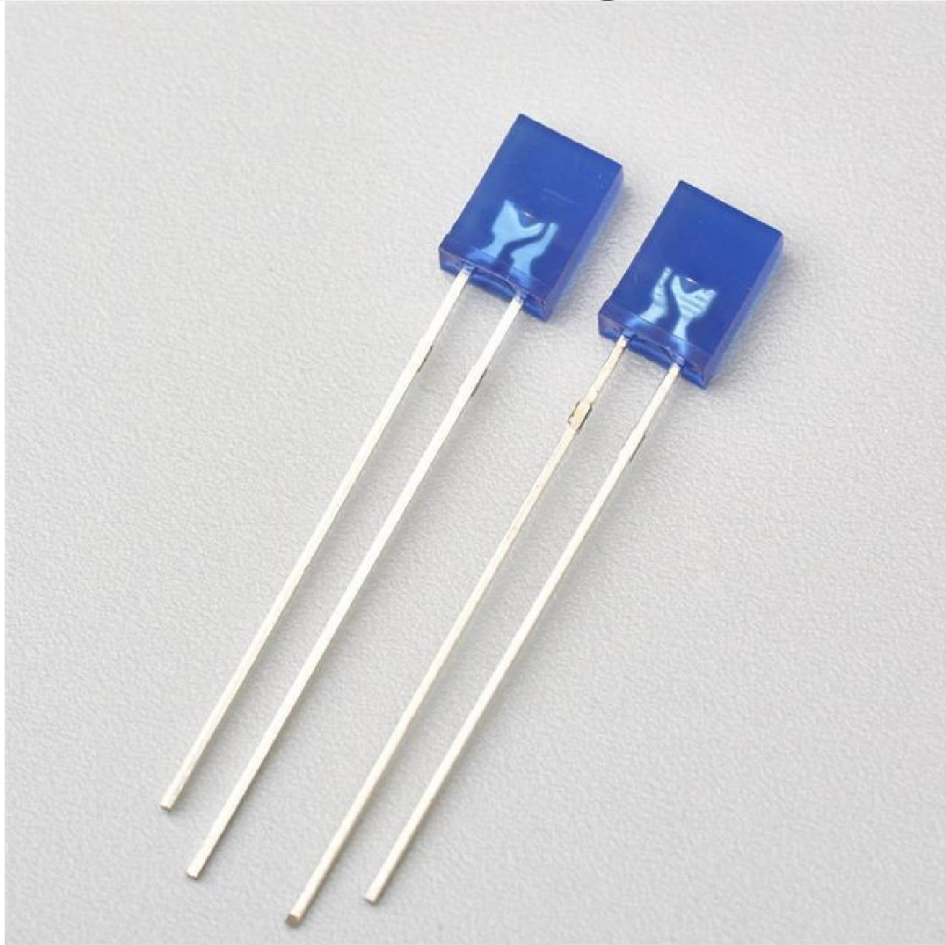

2X5X7mm Rectangle LED

2x5x7Mm 3.0V Rectangle Blue Led

Package type : through hole

Shape : rectangle

Emitting : blue

Certification : CE&RoHs

Lead time : 2-5 working days

Quick detail

Shape : rectangle shape

Emitting color : blue

Lens color : blue diffused

Operating voltage : 3V

Certification : CE&RoHS

Product introduction

This is a square shape with a square shape. The head size is 2*5*7mm. Its luminous color is blue, the colloid color is blue mist, and the foot has only 2 needles. diode. At normal temperature, it operates at 3 volts and consumes 0.06 W.

The characteristics and application of led products

The main features are: long service life (3 to 100,000 hours or more), strong practicality (wide range of use, suitable for daily life), good stability, small size (mainly a small chip), Strong anti-shock and shock resistance (encapsulated in a shell, stable), energy saving and environmental protection (no metal harmful substances), etc.