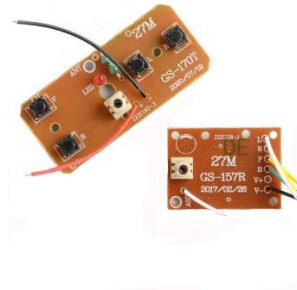

## Four-Way 27MHz 4channel rc toy car transmitter and receiver module

Models :

1) Simple model

2) With 2 LED

Features :

Remote control with wide Range to 50m

Control 4 output pin (2 Motor) with 4 push button

Operation voltage of 3 to 6 volts

Output current of 1.5A